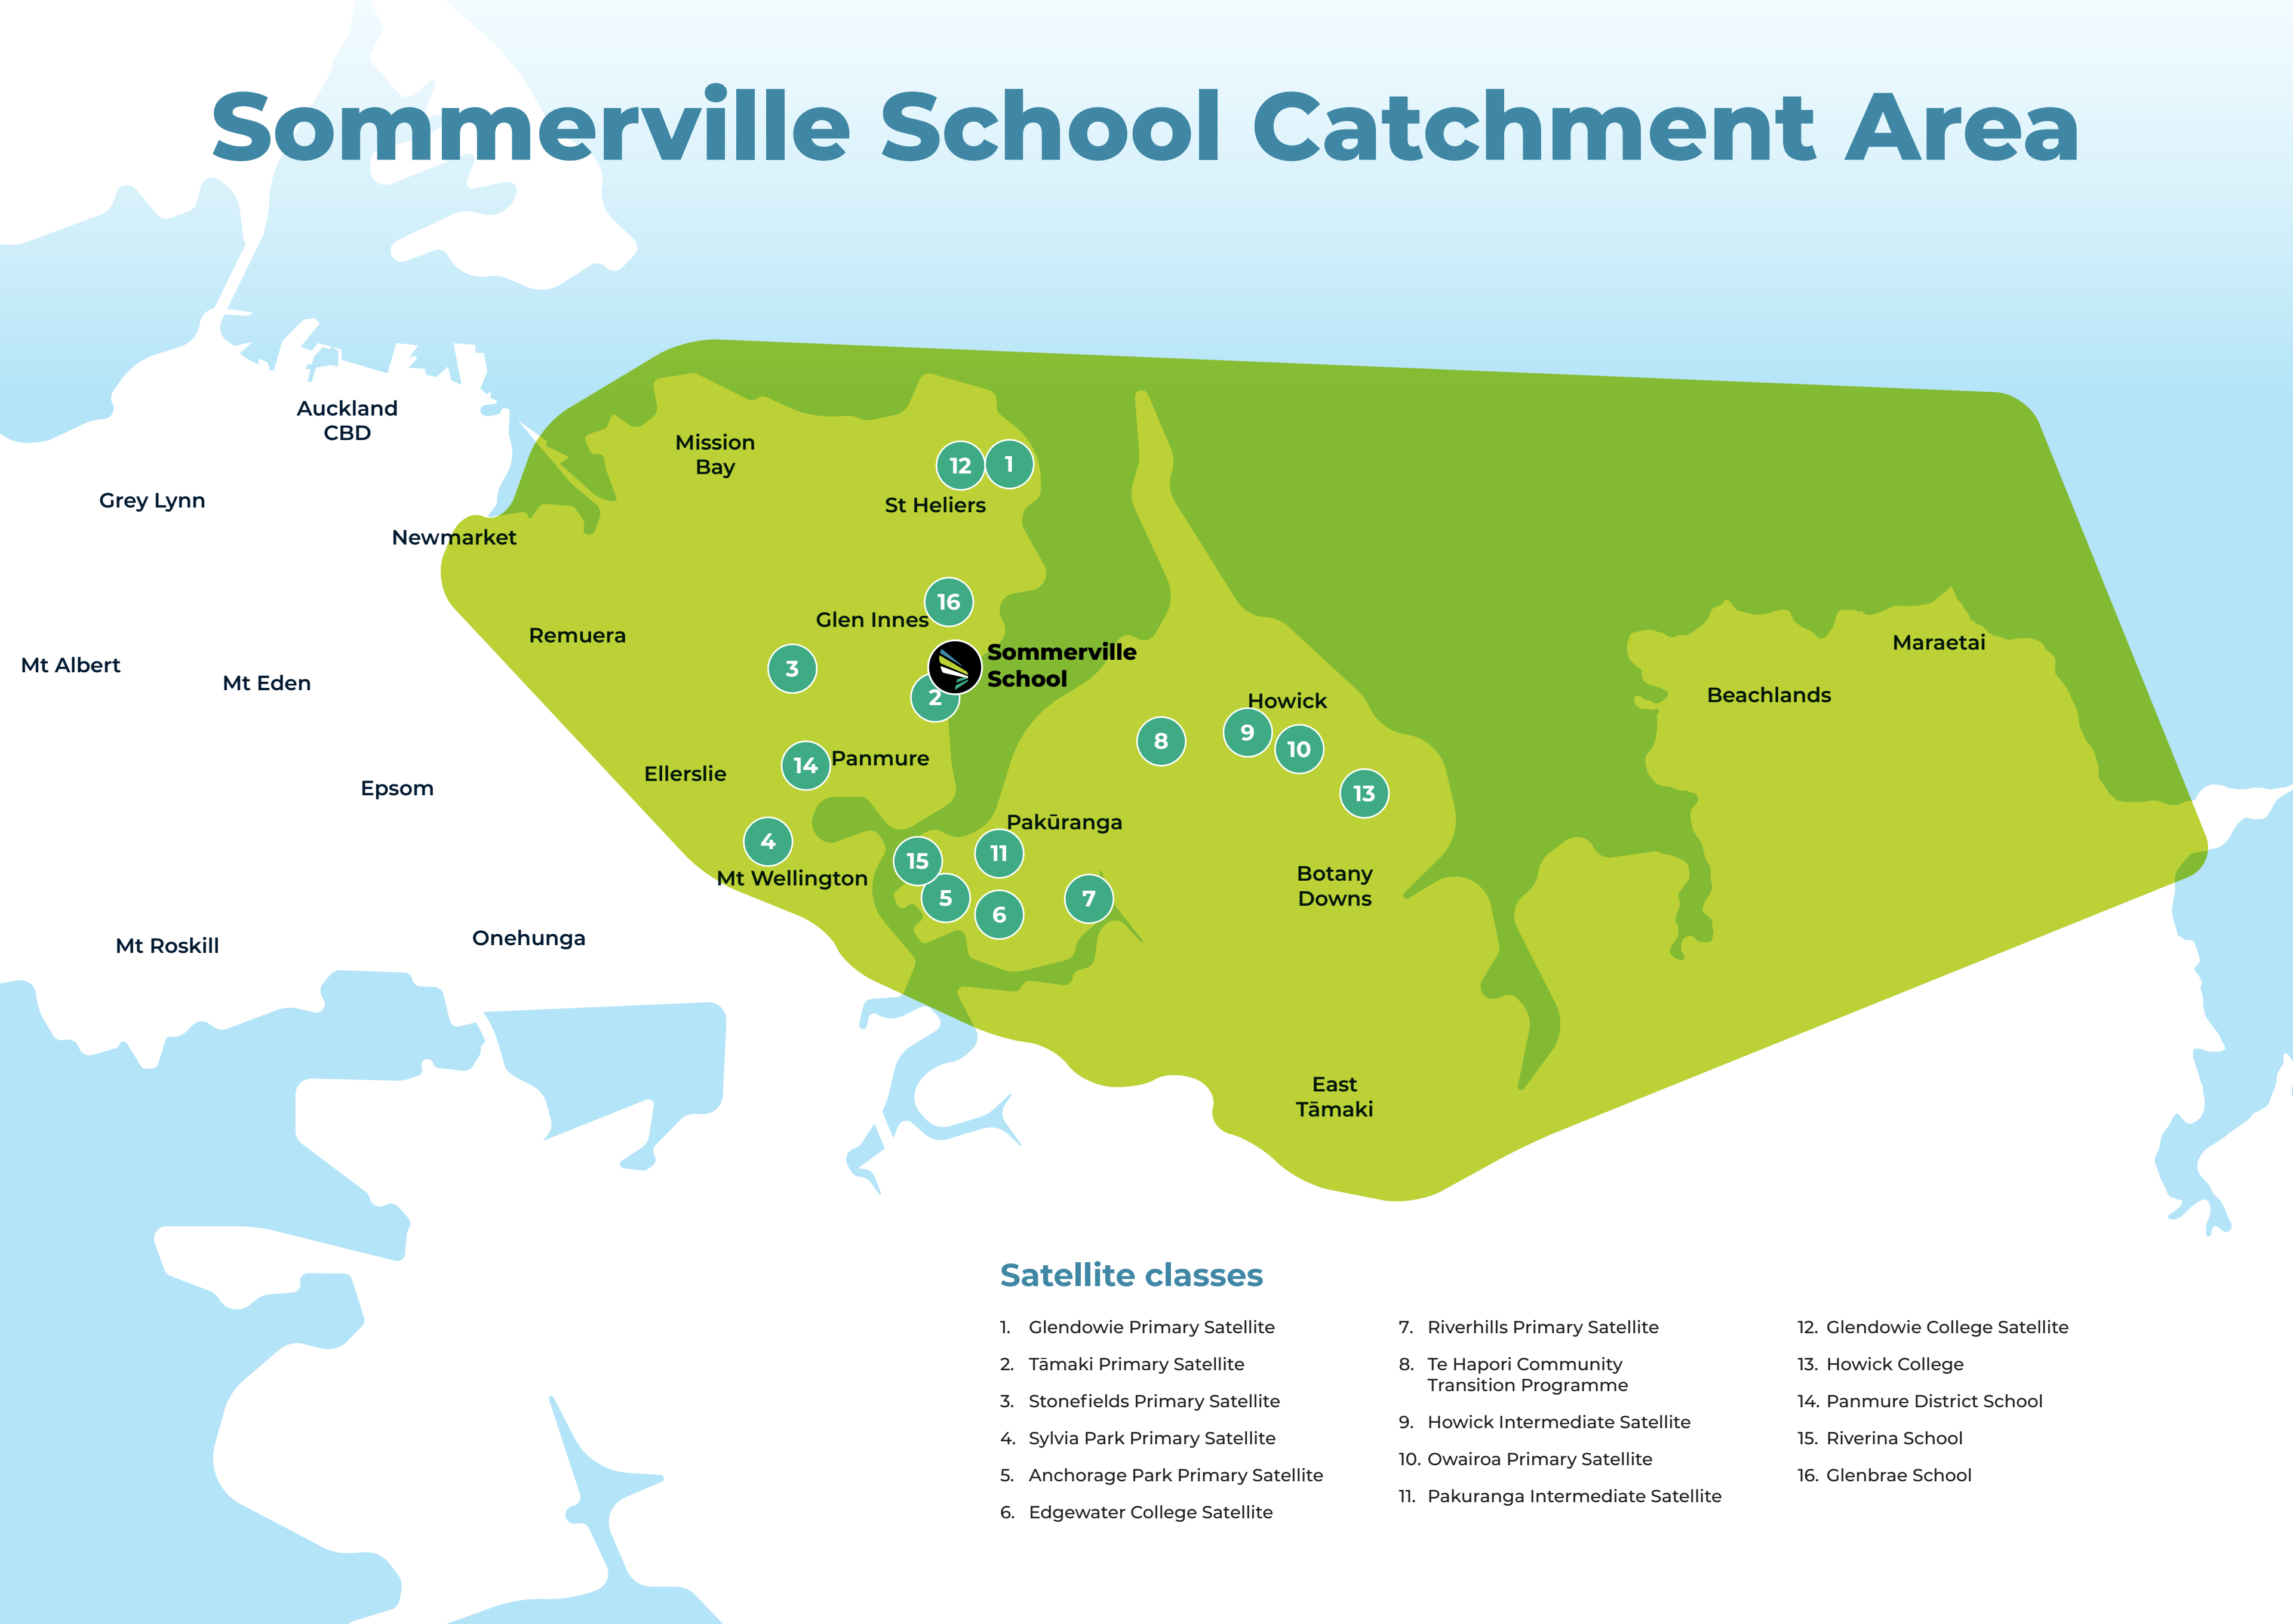

Sommerville School Catchment Area

Satellite classes

- | | | |
|-------------------------------------|---|---------------------------------|
| 1. Glendowie Primary Satellite | 7. Riverhills Primary Satellite | 12. Glendowie College Satellite |
| 2. Tāmaki Primary Satellite | 8. Te Hapori Community Transition Programme | 13. Howick College |
| 3. Stonefields Primary Satellite | 9. Howick Intermediate Satellite | 14. Panmure District School |
| 4. Sylvia Park Primary Satellite | 10. Owairoa Primary Satellite | 15. Riverina School |
| 5. Anchorage Park Primary Satellite | 11. Pakuranga Intermediate Satellite | 16. Glenbrae School |
| 6. Edgewater College Satellite | | |