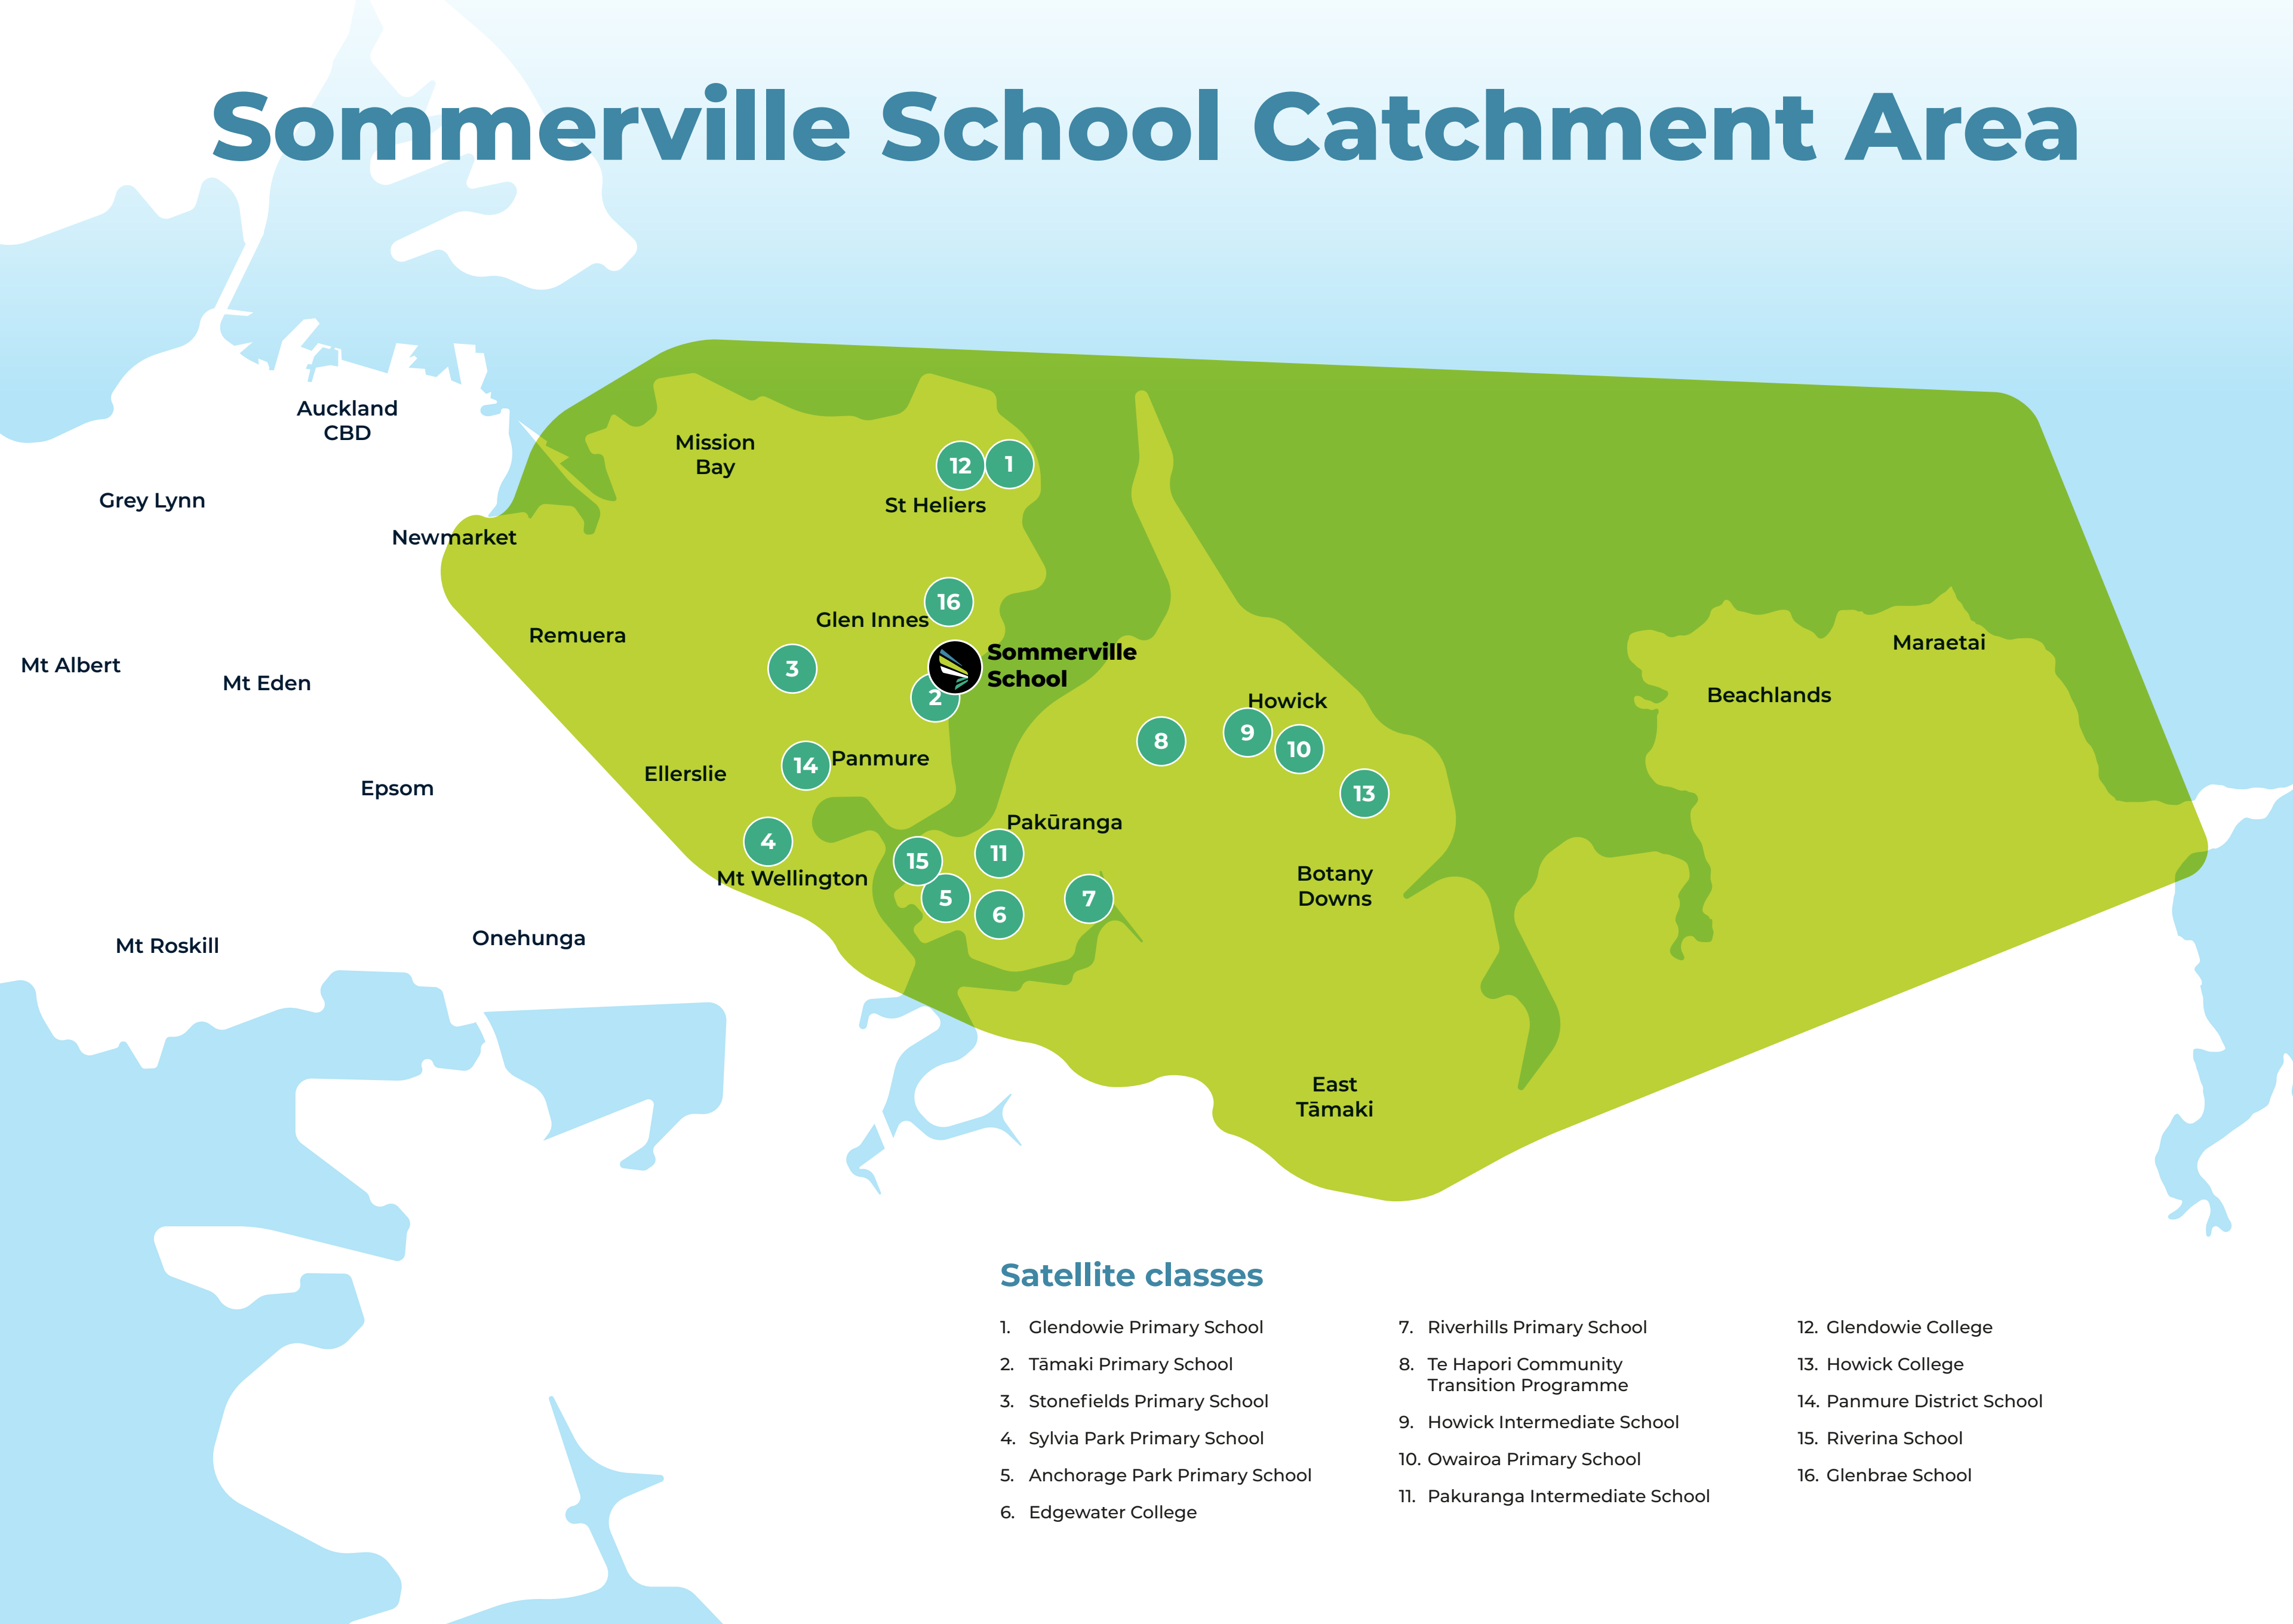

# Sommerville School Catchment Area

## Satellite classes

- |                                  |   |                             |
|----------------------------------|---|-----------------------------|
| 1. Glendowie Primary School      | 7. Riverhills Primary School                | 12. Glendowie College       |
| 2. Tāmaki Primary School         | 8. Te Hapori Community Transition Programme | 13. Howick College          |
| 3. Stonefields Primary School    | 9. Howick Intermediate School               | 14. Panmure District School |
| 4. Sylvia Park Primary School    | 10. Owairoa Primary School                  | 15. Riverina School         |
| 5. Anchorage Park Primary School | 11. Pakuranga Intermediate School           | 16. Glenbrae School         |
| 6. Edgewater College             |   |                             |